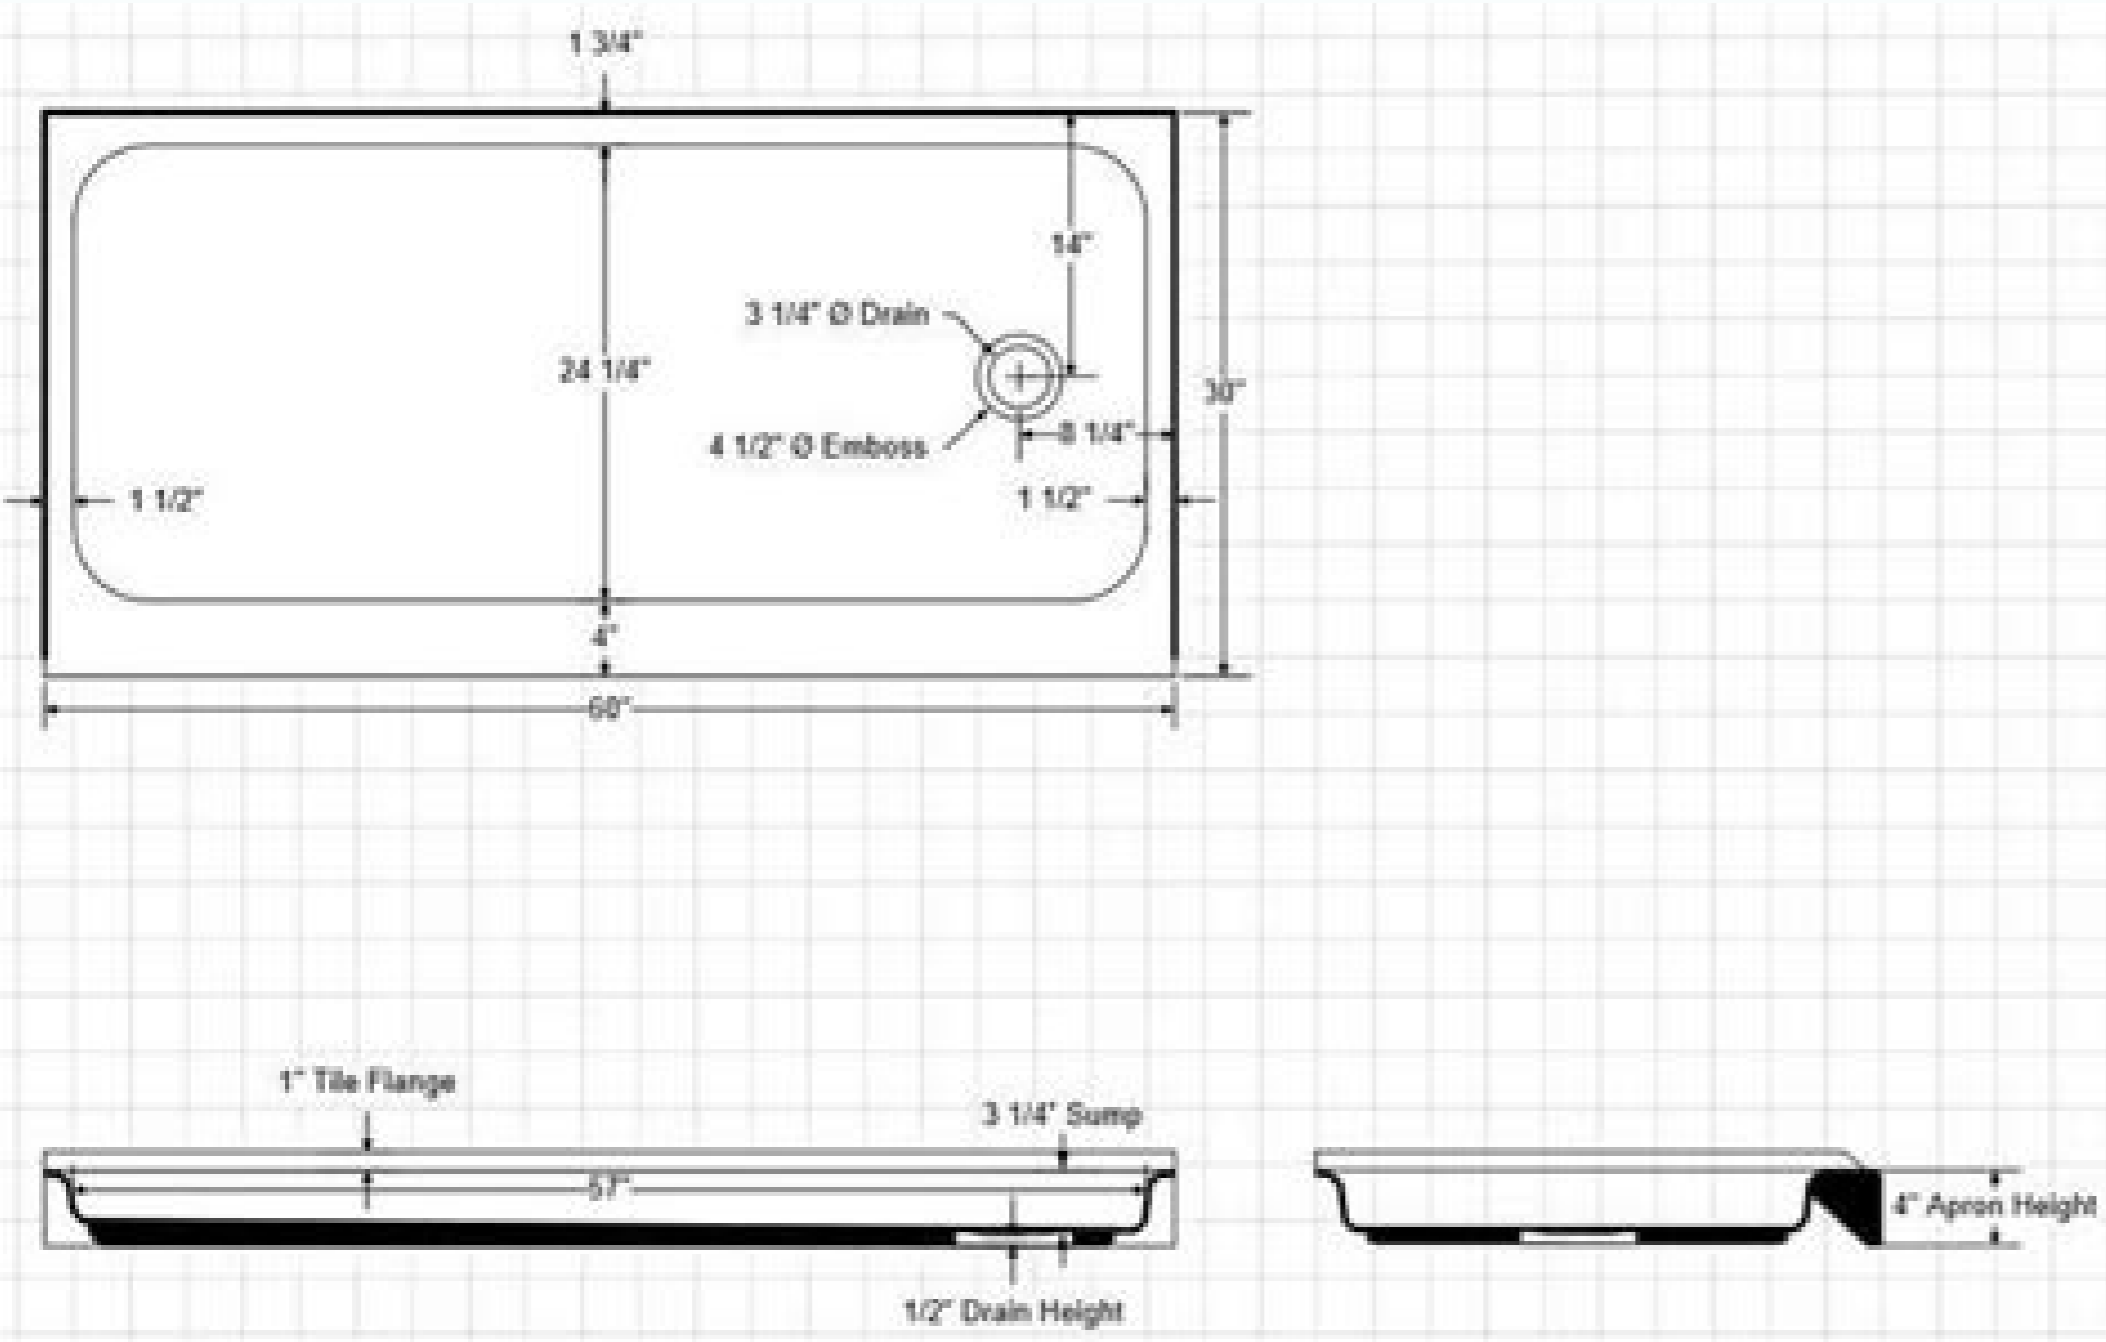

Bootz maui bathtub installation guide